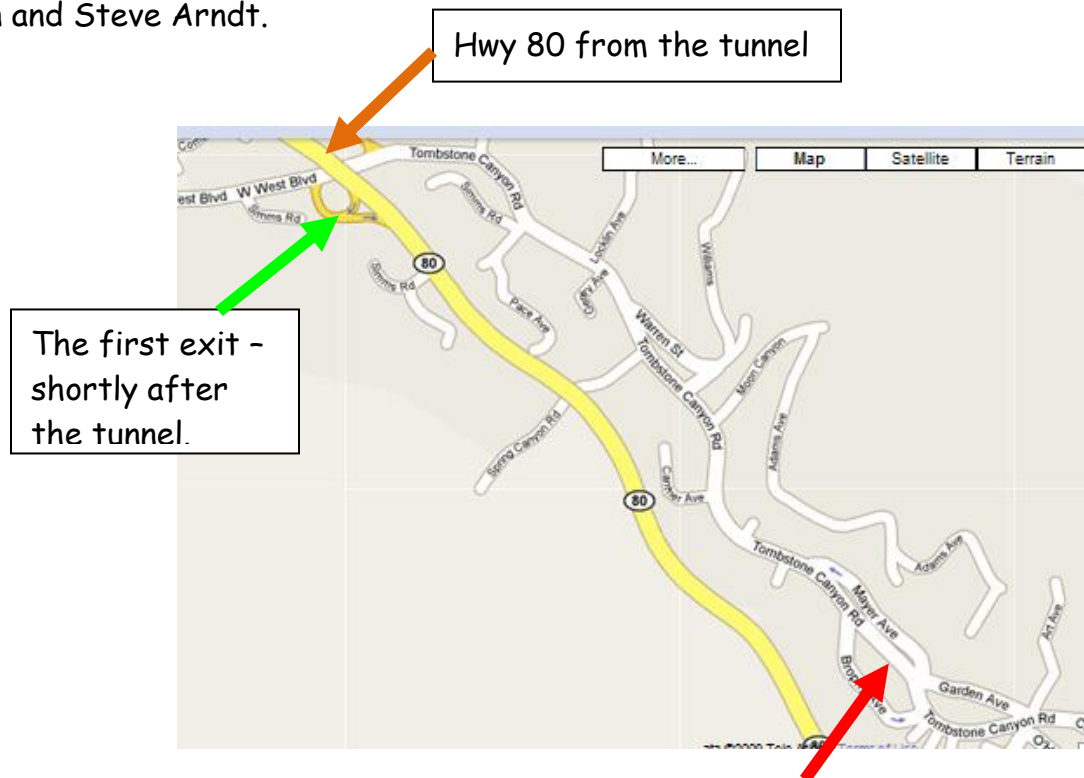

Directions to The Sleepy Tortoise Guesthouse

From Tucson and points West: Interstate 10 to exit 303 (Hwy 80 towards Benson/Bisbee/Douglas). See "**Next**" below...

From points East: Interstate 10 to exit 306 (Hwy 80 towards Benson/Bisbee/Douglas). Turn left at the bottom of the off ramp, you'll pass under the freeway, turn right and follow 4th street until you make a hard left onto Hwy 80. See "**Next**"...

Next: Stay on Hwy 80 and in approximately 45 miles/45 minutes you will drive through a tunnel. Watch for and take your first exit after the tunnel on the right - the West Blvd/Tombstone Canyon exit. At the bottom of the exit ramp turn right onto Tombstone Canyon. Follow Tombstone Canyon about three quarters of a mile to 508 Tombstone Canyon where you can park in our driveway - outside of the gate. Please call us if you get lost or are late at 520-432-6948. We look forward to your stay.

Susan and Steve Arndt.

Our house. Welcome!